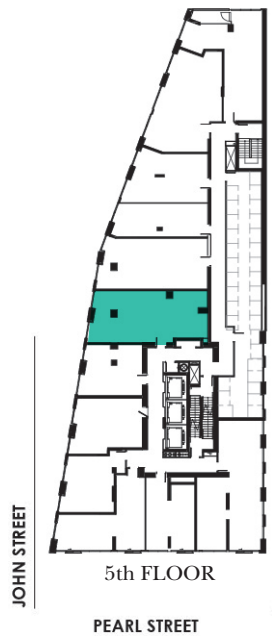

SUITE 507

1 BEDROOM + DEN

Suite Area: **797** SQ.FT.

All areas and stated room dimensions are approximate. Sizes and specifications are subject to change without notice. Actual living area and balcony/terraces may vary from floor stated areas. E. & O.E.