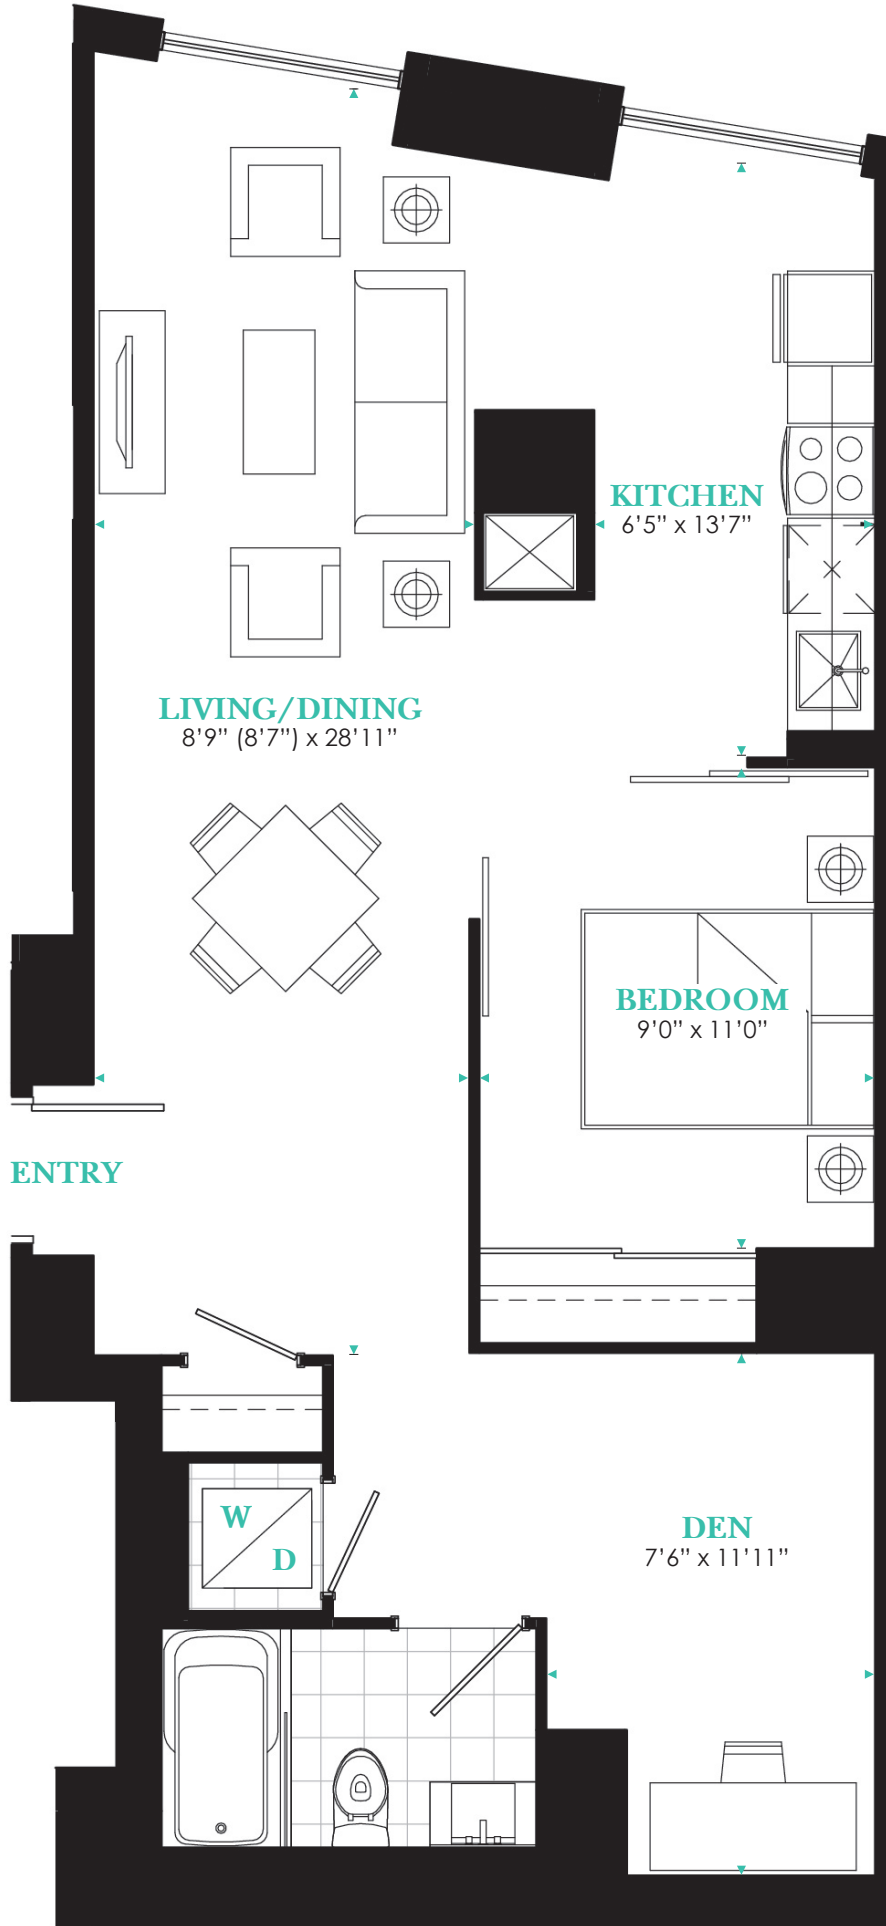

SUITE 507

1 BEDROOM + DEN

Suite Area: **797** SQ.FT.

All areas and stated room dimensions are approximate. Sizes and specifications are subject to change without notice. Actual living area and balcony/terraces may vary from floor stated areas. E. & O.E.